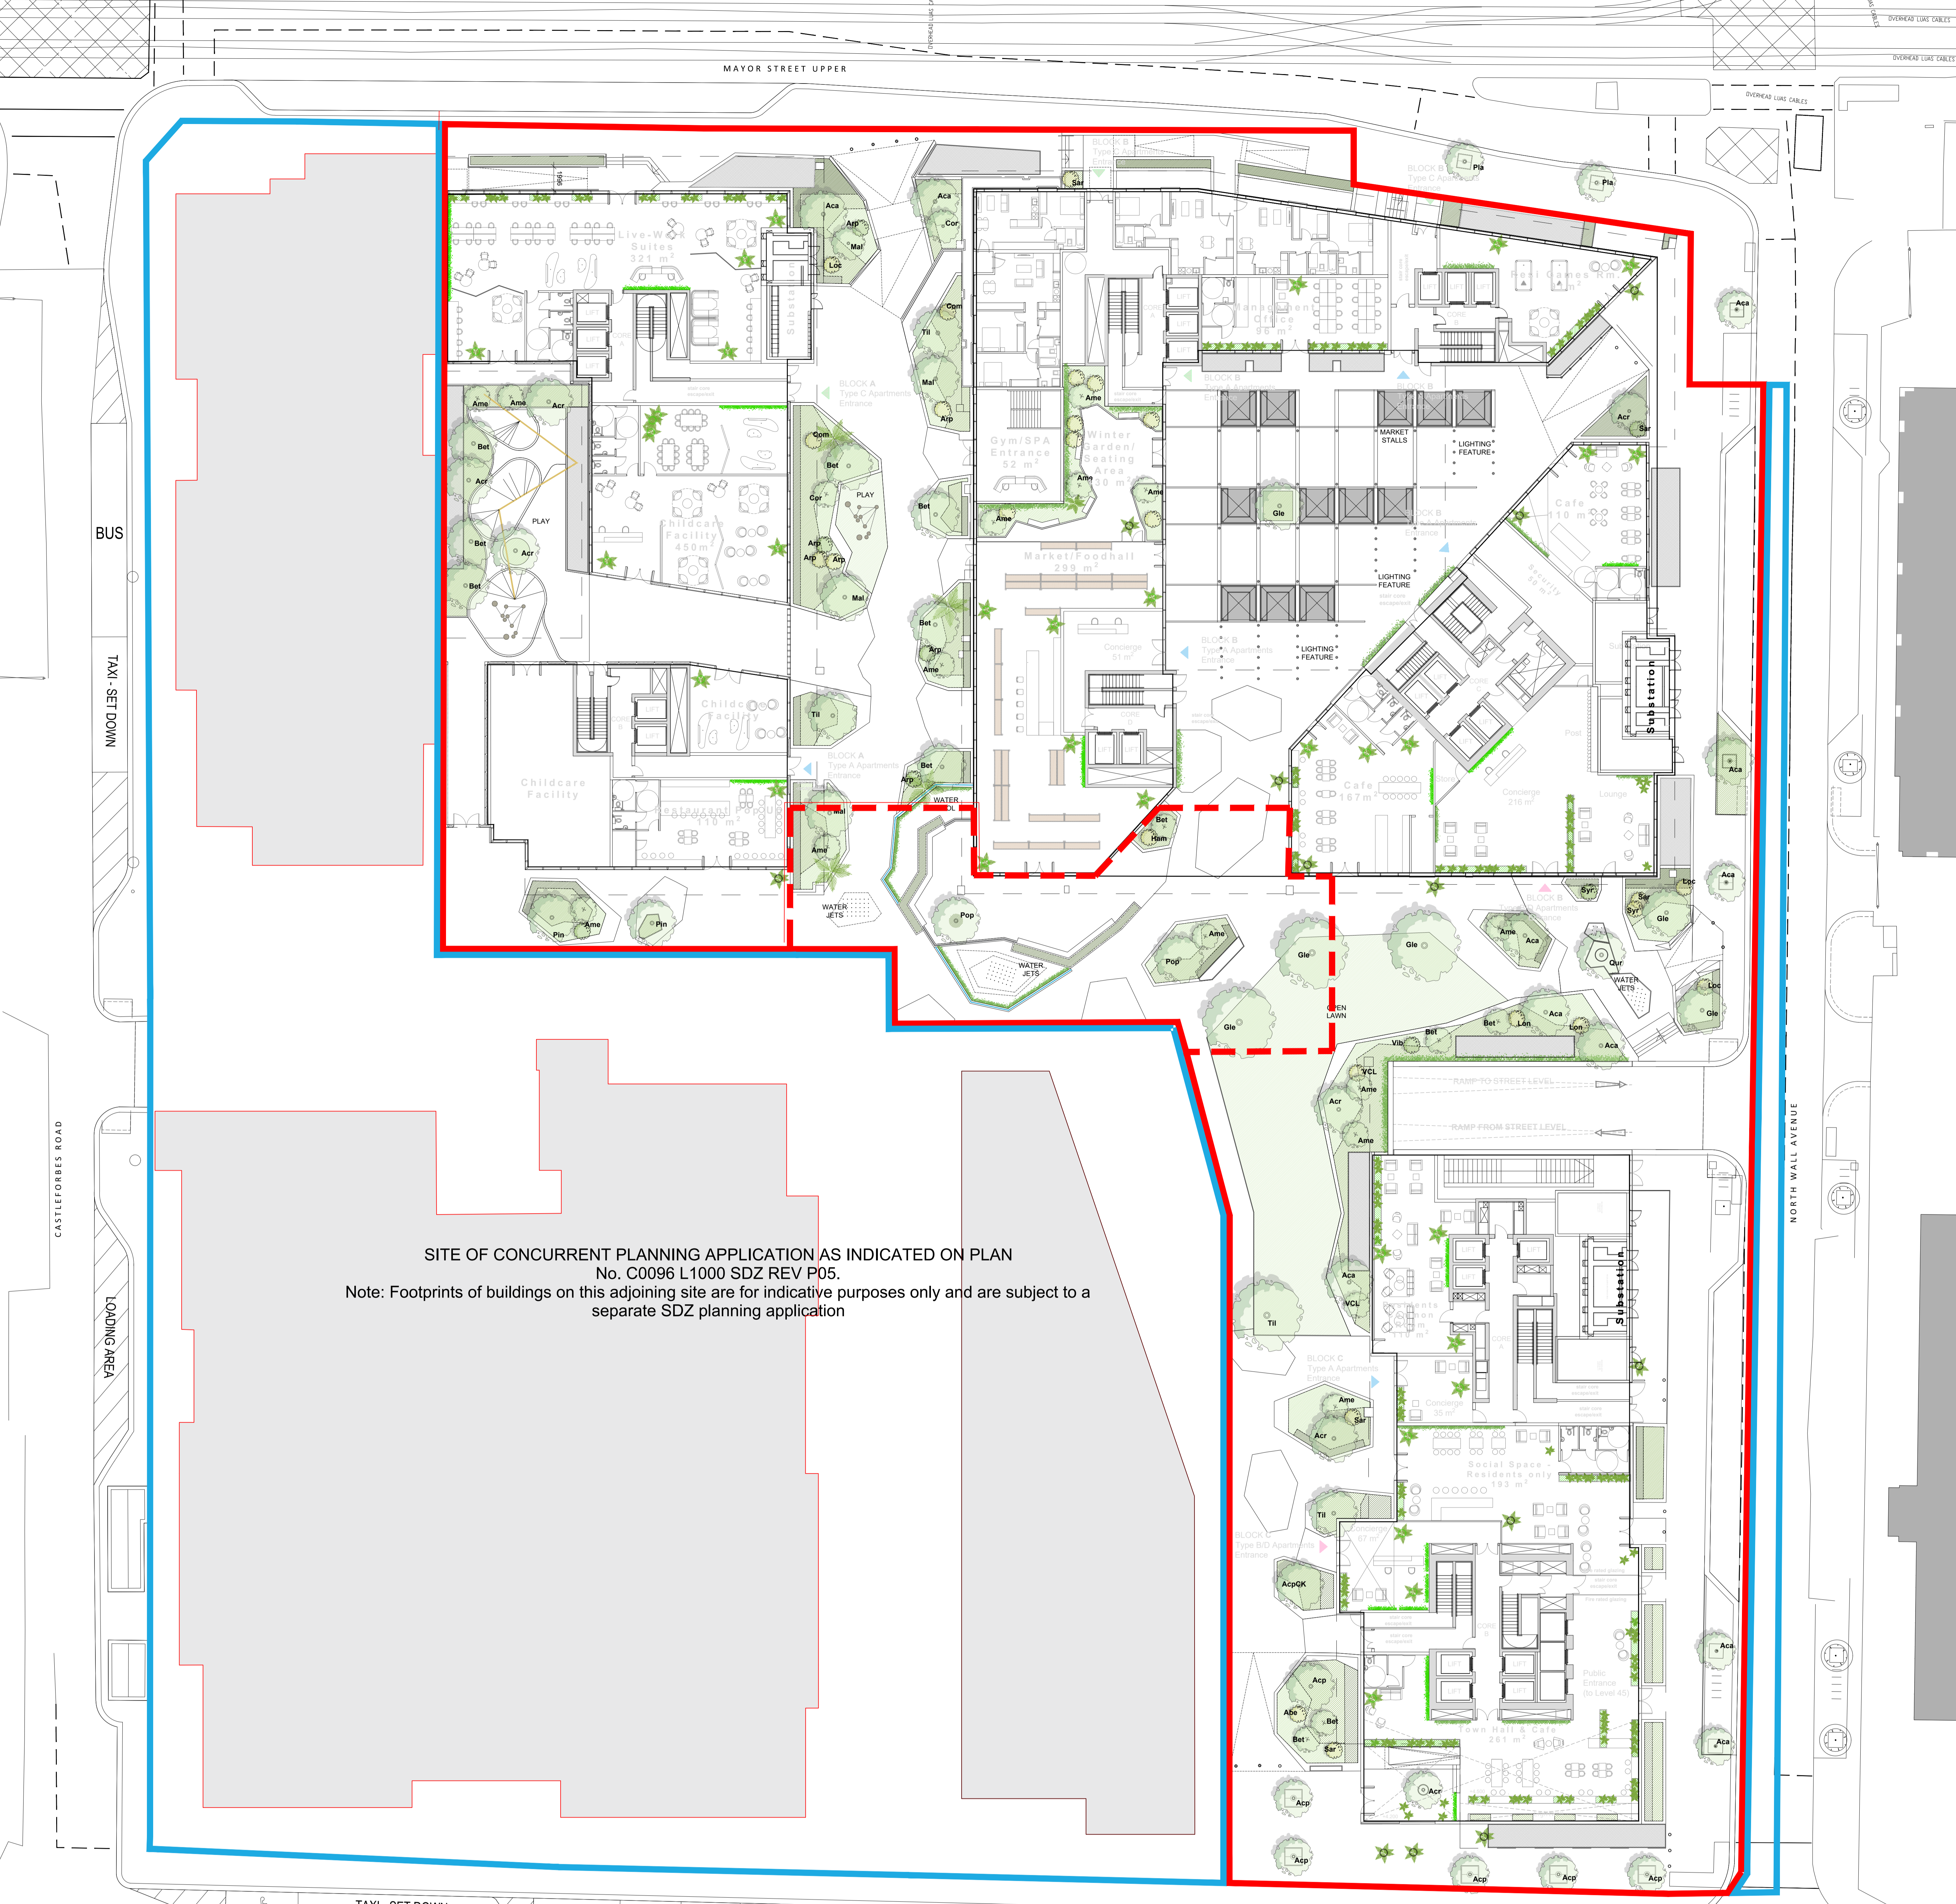

PROPOSED TREE SPECIES			PROPOSED MASS SHRUB PLANTING			PERENNIAL MIX A (Sunny location)			PERENNIAL MIX B (Sunny location)			PERENNIAL MIX C (Sunny location)			PERENNIAL MIX D (Shaded location)			PERENNIAL MIX E (Shaded location)			PERENNIAL MIX F (Shaded location)				
Abbreviation	Scientific name	Common name	Size	Densities	Scientific name	Common name	Size	Densities	Scientific name	Common name	Size	Densities	Scientific name	Common name	Size	Densities	Scientific name	Common name	Size	Densities	Scientific name	Common name	Size	Densities	
Aca	Acer campestre	Field maple	35-40cm girth, RB, 2m clear stem	as shown	Aucuba japonica 'Rozannie'	Japanese laurel	SL, 50-60cm high min.	5/m2	Anemone h. var. japonica 'Splendens'	Anemone	SL, CG	5/m2	Carex 'Ice Dance'	Hyacinthoides non-crispa	Blue bell	standard bulb	50/m2	Alchemilla mollis	Alchemilla mollis	2L, CG	7/m2	Epimedium x warleyense 'Orangerkoenig'	Barrenwort	2L, CG	15/m2
Acp	Acer platanoides	Norwegian maple	35-40cm girth, RB, 2m clear stem	as shown	Chaenomeles japonica	Japanese quince	SL, 50-60cm high min.	5/m2	Astrantia major 'White Giant'	Astrantia major	2L, CG	7/m2	Geranium macrorrhizum 'White Ness'	Geranium	2L, CG	12/m2	Polystichum polypharum	Polystichum polypharum	2L, CG	7/m2	Geranium macrorrhizum 'White Ness'	Geranium	2L, CG	12/m2	
ACK	Acer p. 'Crimson King'	Norwegian maple 'Crimson King'	35-40cm girth, RB, 2m clear stem	as shown	Cornus stolonifera	Golden-twig dogwood	SL, 50-60cm high min.	5/m2	Kniphofia 'Sunningdale Yellow'	Kniphofia	2L, CG	9/m2	Lilium 'Mouree White'	Lilium	2L, CG	12/m2	Geranium macrorrhizum 'White Ness'	Geranium	2L, CG	12/m2	Lilium 'Mouree White'	Lilium	2L, CG	12/m2	
Acr	Acer rubrum	Red maple	35-40cm girth, RB, 2m clear stem	as shown	Cornus sericea 'Kelsay'	Cherry laurel	SL, 50-60cm high min.	5/m2	Red hot poker	Red hot poker	2L, CG	9/m2	Lilium 'Mouree White'	Lilium	2L, CG	12/m2	Lilium 'Mouree White'	Lilium	2L, CG	12/m2	Lilium 'Mouree White'	Lilium	2L, CG	12/m2	
Ame	Amelanchier l. 'Baletina'	June berry (E)	3.5-4m multistem, RB, 2m clear stem	as shown	Prunus laurocerasus sp.	Russian sage	SL, 50-60cm high min.	5/m2	Red hot poker	Red hot poker	2L, CG	9/m2	Lilium 'Mouree White'	Lilium	2L, CG	12/m2	Lilium 'Mouree White'	Lilium	2L, CG	12/m2	Lilium 'Mouree White'	Lilium	2L, CG	12/m2	
Bet	Betula pendula	Silver birch	25-30cm girth, RB, 2m clear stem	as shown	Perovskia atriplicifolia	Russian sage	SL, 50-60cm high min.	5/m2	Red hot poker	Red hot poker	2L, CG	9/m2	Lilium 'Mouree White'	Lilium	2L, CG	12/m2	Lilium 'Mouree White'	Lilium	2L, CG	12/m2	Lilium 'Mouree White'	Lilium	2L, CG	12/m2	
Cor	Cornus mas	Cornelean cherry (E)	3.5-4m multistem, RB, 2m clear stem	as shown	Cornus 'Winter Flame'	Dogwood 'Winter Flame'	SL, 50-60cm high min.	5/m2	Red hot poker	Red hot poker	2L, CG	9/m2	Lilium 'Mouree White'	Lilium	2L, CG	12/m2	Lilium 'Mouree White'	Lilium	2L, CG	12/m2	Lilium 'Mouree White'	Lilium	2L, CG	12/m2	
Cm	Cornus mas	Cornelean cherry (E)	3.5-4m multistem, RB, 2m clear stem	as shown					Red hot poker	Red hot poker	2L, CG	9/m2	Lilium 'Mouree White'	Lilium	2L, CG	12/m2	Lilium 'Mouree White'	Lilium	2L, CG	12/m2	Lilium 'Mouree White'	Lilium	2L, CG	12/m2	
Cor	Cornus mas	Cornelean cherry (E)	3.5-4m multistem, RB, 2m clear stem	as shown					Red hot poker	Red hot poker	2L, CG	9/m2	Lilium 'Mouree White'	Lilium	2L, CG	12/m2	Lilium 'Mouree White'	Lilium	2L, CG	12/m2	Lilium 'Mouree White'	Lilium	2L, CG	12/m2	
Gle	Gleditsia tri. 'Sunburst'	Honeylocust 'Sunburst'	35-40cm girth, RB, 2m clear stem	as shown					Red hot poker	Red hot poker	2L, CG	9/m2	Lilium 'Mouree White'	Lilium	2L, CG	12/m2	Lilium 'Mouree White'	Lilium	2L, CG	12/m2	Lilium 'Mouree White'	Lilium	2L, CG	12/m2	
Mal	Malus domestica sp.	Apple (E)	25-30cm girth, RB, half stem	as shown					Red hot poker	Red hot poker	2L, CG	9/m2	Lilium 'Mouree White'	Lilium	2L, CG	12/m2	Lilium 'Mouree White'	Lilium	2L, CG	12/m2	Lilium 'Mouree White'	Lilium	2L, CG	12/m2	
Pin	Pinus sylvestris	Scotts Pine	35-40cm girth, RB, 2m clear stem	as shown					Red hot poker	Red hot poker	2L, CG	9/m2	Lilium 'Mouree White'	Lilium	2L, CG	12/m2	Lilium 'Mouree White'	Lilium	2L, CG	12/m2	Lilium 'Mouree White'	Lilium	2L, CG	12/m2	
Pla	Platanus x acerifolia	London plane	25-30cm girth, RB, 2m clear stem	as shown					Red hot poker	Red hot poker	2L, CG	9/m2	Lilium 'Mouree White'	Lilium	2L, CG	12/m2	Lilium 'Mouree White'	Lilium	2L, CG	12/m2	Lilium 'Mouree White'	Lilium	2L, CG	12/m2	
Pop	Populus tremuloides	Trembling/American aspen	25-30cm girth, RB, 3m clear stem	as shown					Red hot poker	Red hot poker	2L, CG	9/m2	Lilium 'Mouree White'	Lilium	2L, CG	12/m2	Lilium 'Mouree White'	Lilium	2L, CG	12/m2	Lilium 'Mouree White'	Lilium	2L, CG	12/m2